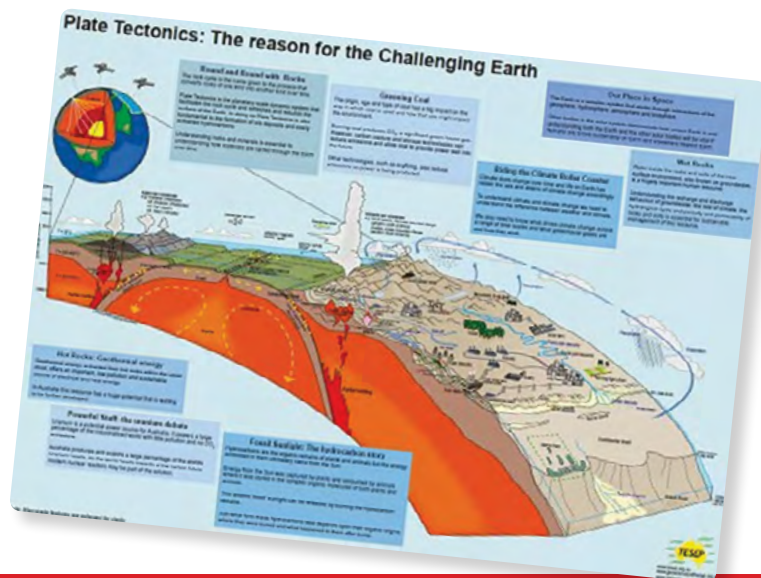

Australian Earth Sciences Bundle

Comprising of the Australia Rock Set & Tectonics Poster
Especially For Schools By TESEP

NEW

T339
$315
ex GST per bundle

AUSTRALIA ROCK KIT

A safe, large 29pc rock set especially designed for Australian schools as part of the Teacher Earth Science Education Programme (TESEP). Includes one free registration to a TESEP professional development workshop.

One of the best rock kits available anywhere in the world and assembled by a dedicated team of TESEP geoscientists.

Purchase this set of 10 igneous, 9 metamorphic and 10 sedimentary rocks that are all:

- Large palm sized samples so key features can be studied
- Completely safe, free from asbestos, asbestos-like minerals and other toxic materials. Each rock sample has been inspected by TESEP geoscientists.
- Guaranteed to be what we say they are.
- Labelled with numbers with a list to ensure you always know which is which
- Nicely boxed, one box for each rock type (igneous, metamorphic, sedimentary)
- Free from distracting secondary minerals and other features not relevant to Australian year 8-9 students
- Collected from reliable sources for ease of replacement if lost or damaged beyond use

In addition, by registering for a free PD session (valid for one person), you will have access to:

- Stories about each rock, where they come from and how they formed
- Question and Answer materials to support student inquiry
- Extension materials including:
  - o Virtual 3D versions online
  - o Virtual thin sections to see what they are like on the inside

Register for your free PD session at www.tesep.org.au

Dimensions: 350 x 270mm x 100mm (W x D x H) each of 3 boxes

PLATE TECTONICS POSTER